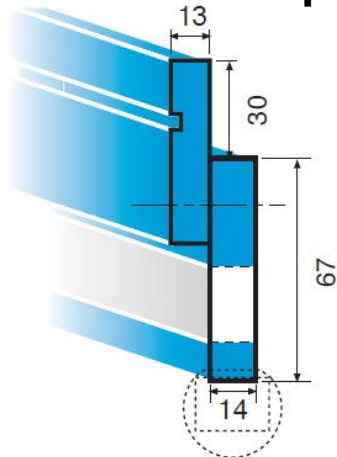

EX STOCK

4005 Top Tools

Solid 100 T / m

4005

- 412 mm Long
- 830 mm Long

P.O.A

ex stock subject to prior sale
Ex our store East Tamaki

4002

Solid 100 T / m

4002

- 415 mm Long
- 835 mm Long

P.O.A

ex stock subject to prior sale
Ex our store East Tamaki

4009

Solid 100 T / m

4009

- R = 10 mm x 415mm
- R = 10 mm x 835mm

- R = 15 mm x 415 mm
- R = 15 mm x 835 mm

- R = 20 mm x 415 mm
- R = 20 mm x 835 mm

- R = 25 mm x 415 mm
- R = 25 mm x 835 mm

P.O.A

ex stock subject to prior sale
Ex our store East Tamaki