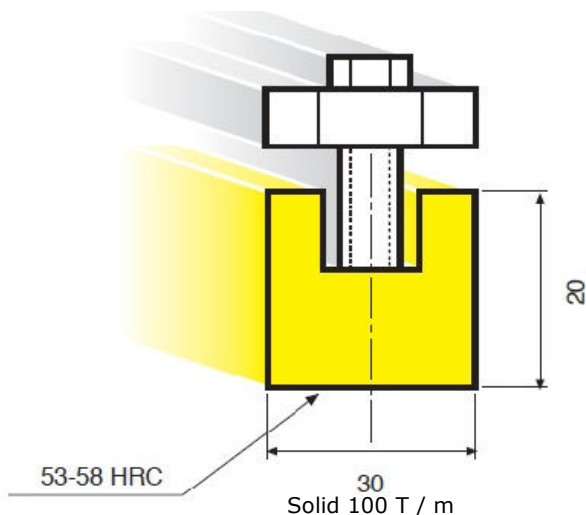

EX STOCK

4005 Top Tools

Solid 100 T / m

4005

- 412 mm Long
- 830 mm Long

P.O.A

ex stock subject to prior sale
Ex our store East Tamaki

4002

Solid 100 T / m

4002

- 415 mm Long
- 835 mm Long

P.O.A

ex stock subject to prior sale
Ex our store East Tamaki

4009

Solid 100 T / m

4009

- R = 10 mm x 415mm
- R = 10 mm x 835mm

- R = 15 mm x 415 mm
- R = 15 mm x 835 mm

- R = 20 mm x 415 mm
- R = 20 mm x 835 mm

- R = 25 mm x 415 mm
- R = 25 mm x 835 mm

P.O.A

ex stock subject to prior sale
Ex our store East Tamaki